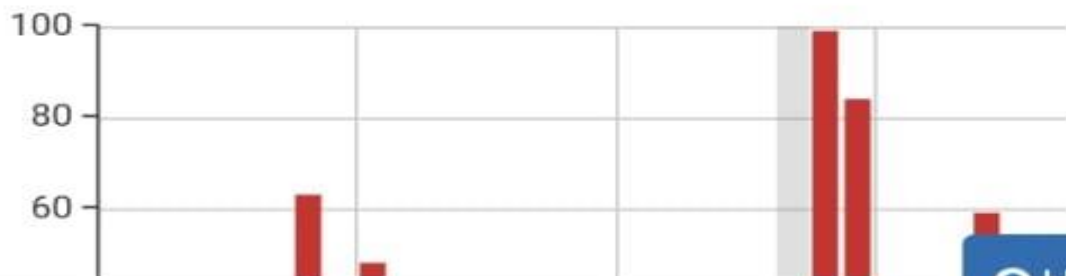

Visitors Transactions