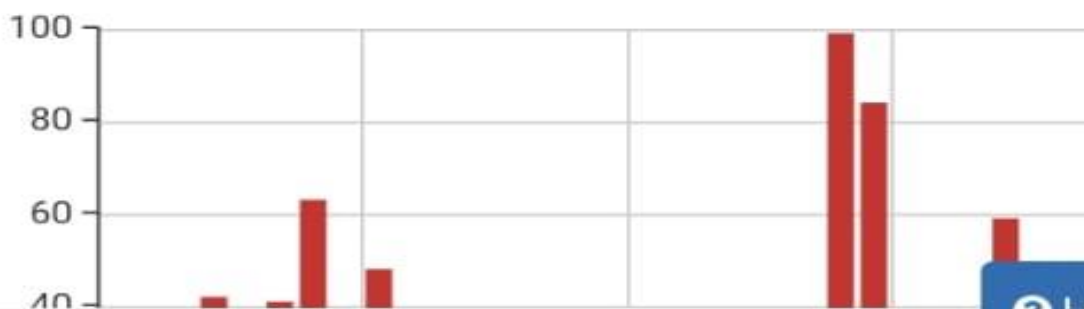

Username - gadekar

Help

Designed and Developed by MasterSoft ERP Solution

211

GADEKAR

Issue/Return Transactions

Sync Google Account

Visitors Transactions