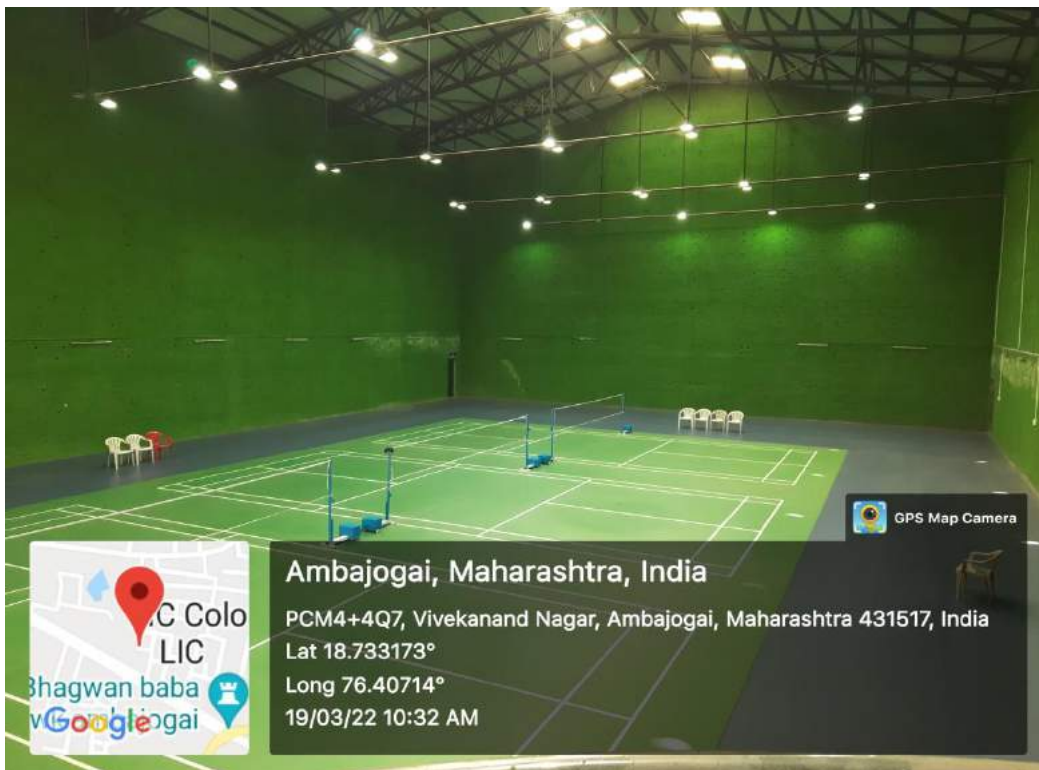

PCM4+8M8, Vivekanand Nagar, Ambajogai, Maharashtra 431517, India

Lat 18.733385°

Long 76.40656°

19/03/22 10:36 AM

OPAC System

Indoor stadium

Badminton court

Rest Room

Department of Sport

Nagapurkar Auditorium

Inside Auditorium

Stage of Auditorium

Mic and Control system of Auditorium

Open stage Auditorium

Open Auditorium

Yoga Centre