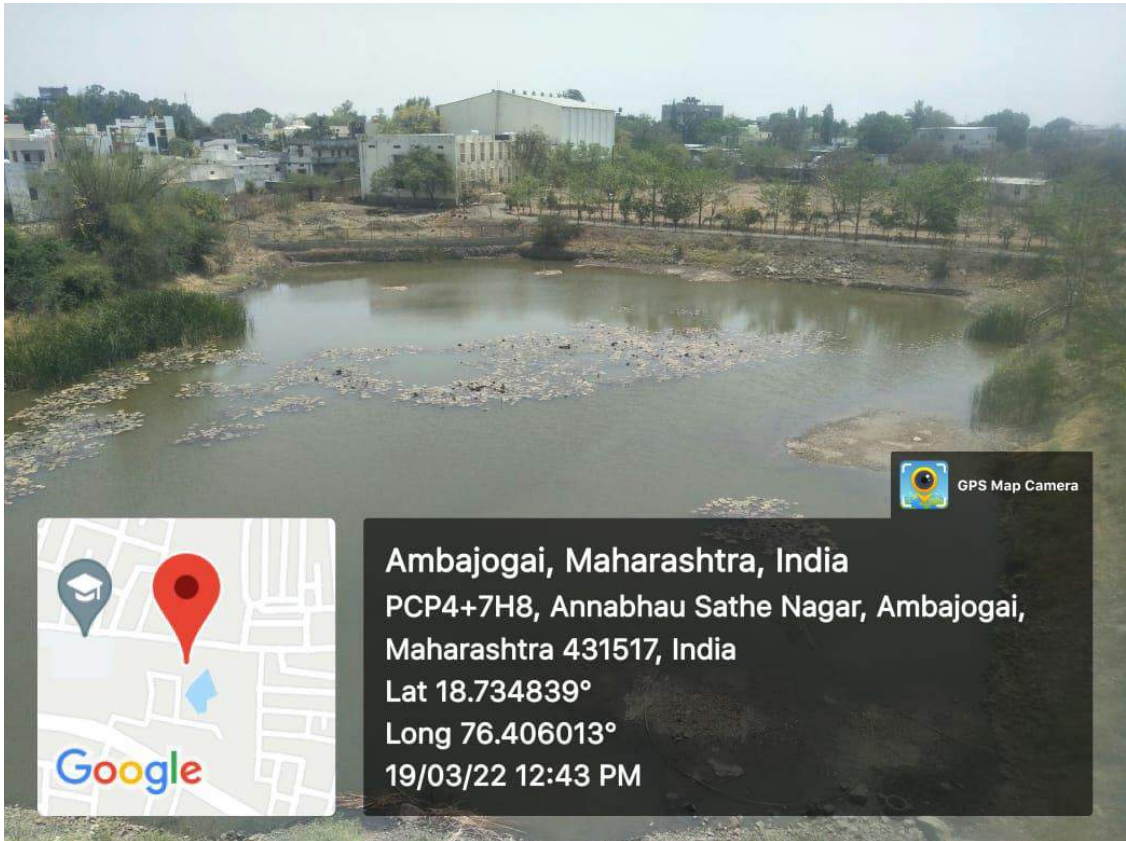

Sanitary Facility in Ladies Room

IQAC Room

Well-equipped IQAC Room

Classroom

Seating Arrangement in Classroom

NSS

NSS Department

Ambajogai, Maharashtra, India
PCP4+7H8, Annabhau Sathe Nagar, Ambajogai,
Maharashtra 431517, India
Lat 18.734839°
Long 76.406013°
19/03/22 12:43 PM